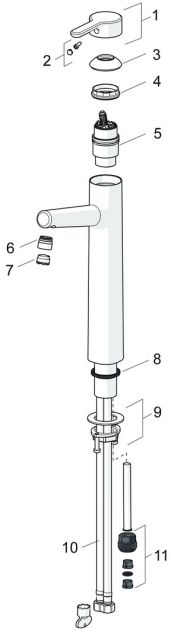

EAN: 4057304006371
static.hansa.com/51692283

Spare parts

SP51692283

	Name	Code
01	Lever Chrome	59914574
02	Symbol plug	59914573
03	Covering cap Chrome	59914649
04	Tightening nut, M4x1.5, SW 38	59914128
05	Cartridge, 4.0 Classic	59914129
06	Fitting ring for aerator Chrome	59914645
07	Aerator, M18.5x1, TJ	59913366
08	Bottom seal	59914650
09	Fixing set	59913371
10	Flexible pipe, L=620, G3/8-M10x1	59914289