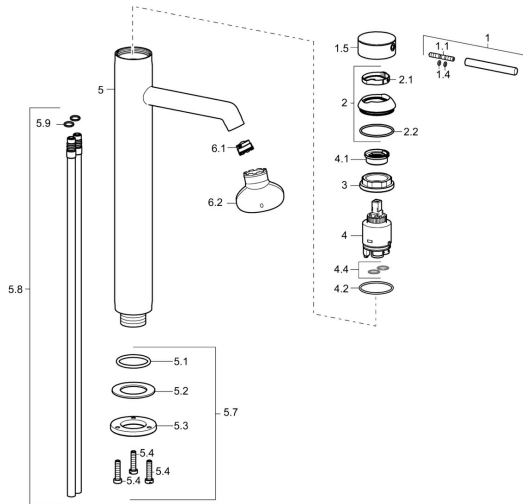

EAN: 4015474175297
static.hansa.com/51692173

Spare parts

SP51692173

	Name	Code
1	Lever, 70 mm	59913331
1.1	Screw, M5x35	59913299
1.4	O-ring, d 3x1.5	59913100
1.5	Cap Chrome	59913332
1.5	Cap White Discontinued	59913334
1.5	Cap Black Discontinued	59913333
2	Covering cap Chrome	59913364
2.1	Bearing ring	59913363
2.2	O-ring, d 38x2	59913212
3	Screw, M42x1, SW34	59913365
4	Cartridge, 3.5 Classic	59913075
4	Cartridge, 3.5 Eco	59912324
4.1	Temperature adjustment limiter	59912325
4.2	O-ring, d 28.24x2.62 Discontinued	59912590
4.4	O-ring, d 10.10x1.60 Discontinued	59905072
5.1	O-ring, d 36.09x d 3.53	59913396
5.7	Fixing set	59913479
5.7	Fixing set	59913371
5.8	Pipe, M10x1640 Discontinued	59913372
5.9	O-ring, d 7.65x1.78	59902337
6.1	Aerator, M18.5x1, TJ	59913366
6.2	Key for aerator, M18.5	59913367
N.I.	Key, SW30/34	59912108