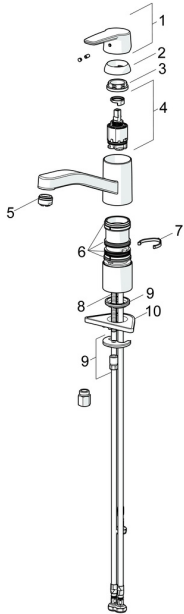

EAN: 4057304002892
static.hansa.com/51591193

Spare parts

SP51591193

	Name	Code
01	Lever Chrome	59914417
02	Covering cap, 33x3 mm Chrome	59912504
03	Temperature adjustment limiter	59912325
04	Tightening nut, M37x1, AF30 Discontinued	59912111
05	Cartridge, 3.5 Classic	59913075
06	Spout Chrome Discontinued	59914432
07	Aerator, M24x1 A, low pressure Chrome	59902692
08	Sealing kit	1001264V
08	Sealing kit Discontinued	59913968
09	Spout overturning stopper Chrome Discontinued	59914437
10	Raising socket	59913973
11	Fixing screw, M8x1, L=140	59912474
12	Fixing set	59910749
13	Supporting plate	59910008

Spare parts

SP51591193(2020)

	Name	Code
01	Lever Chrome	59914417
02	Covering cap, 33x3 mm Chrome	59912504
03	Tightening nut, M37x1, SW30	1005680V
04	Cartridge, 3.5 Classic	59913075
05	Aerator, M24x1 A, low pressure Chrome	59902692
06	Sealing kit	1001264V
07	Spout overturning stopper, 120°	59914489
08	Fixing screw, M8x1, L=140	59912474
09	Fixing set	59910749
10	Supporting plate	59910008