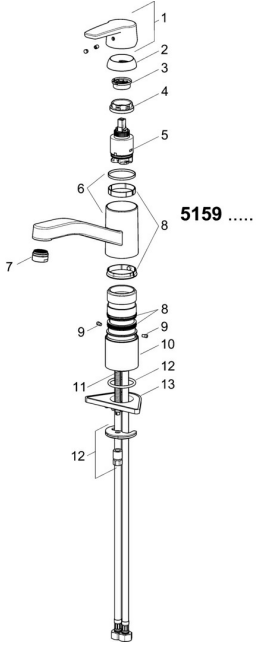

EAN: 4057304002892
static.hansa.com/51591193

Spare parts

SP51591193

	Name	Code
01	Lever Chrome	59914417
02	Covering cap, 33x3 mm Chrome	59912504
03	Temperature adjustment limiter	59912325
04	Tightening nut, M37x1, AF30 Discontinued	59912111
05	Cartridge, 3.5 Classic	59913075
06	Spout Chrome Discontinued	59914432
07	Aerator, M24x1 A, low pressure Chrome	59902692
08	Sealing kit	1001264V
08	Sealing kit Discontinued	59913968
09	Spout overturning stopper Chrome Discontinued	59914437
10	Raising socket	59913973
11	Fixing screw, M8x1, L=140	59912474
12	Fixing set	59910749
13	Supporting plate	59910008

Spare parts

SP51591193(2020)

	Name	Code
01	Lever Chrome	59914417
02	Covering cap, 33x3 mm Chrome	59912504
03	Tightening nut, M37x1, SW30	1005680V
04	Cartridge, 3.5 Classic	59913075
05	Aerator, M24x1 A, low pressure Chrome	59902692
06	Sealing kit	1001264V
07	Spout overturning stopper, 120°	59914489
08	Fixing screw, M8x1, L=140	59912474
09	Fixing set	59910749
10	Supporting plate	59910008