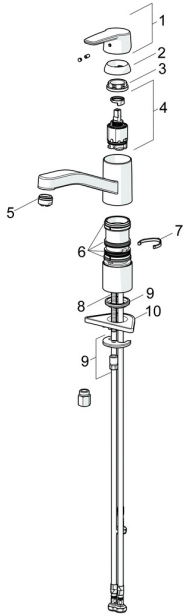

EAN: 4057304002892
static.hansa.com/51591193

Spare parts

SP51591193

	Name	Code
01	Lever Chrome	59914417
02	Covering cap, 33x3 mm Chrome	59912504
03	Temperature adjustment limiter	59912325
04	Tightening nut, M37x1, AF30 Discontinued	59912111
05	Cartridge, 3.5 Classic	59913075
06	Spout Chrome Discontinued	59914432
07	Aerator, M24x1 A, low pressure Chrome	59902692
08	Sealing kit	1001264V
08	Sealing kit Discontinued	59913968
09	Spout overturning stopper Chrome Discontinued	59914437
10	Raising socket	59913973
11	Fixing screw, M8x1, L=140	59912474
12	Fixing set	59910749
13	Supporting plate	59910008

Spare parts

SP51591193(2020)

	Name	Code
01	Lever Chrome	59914417
02	Covering cap, 33x3 mm Chrome	59912504
03	Tightening nut, M37x1, SW30	1005680V
04	Cartridge, 3.5 Classic	59913075
05	Aerator, M24x1 A, low pressure Chrome	59902692
06	Sealing kit	1001264V
07	Spout overturning stopper, 120°	59914489
08	Fixing screw, M8x1, L=140	59912474
09	Fixing set	59910749
10	Supporting plate	59910008