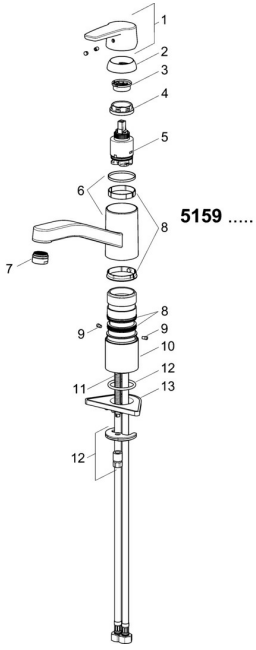

EAN: 4057304002892
static.hansa.com/51591193

Spare parts

SP51591193

	Name	Code
01	Lever Chrome	59914417
02	Covering cap, 33x3 mm Chrome	59912504
03	Temperature adjustment limiter	59912325
04	Tightening nut, M37x1, AF30 Discontinued	59912111
05	Cartridge, 3.5 Classic	59913075
06	Spout Chrome Discontinued	59914432
07	Aerator, M24x1 A, low pressure Chrome	59902692
08	Sealing kit	1001264V
08	Sealing kit Discontinued	59913968
09	Spout overturning stopper Chrome Discontinued	59914437
10	Raising socket	59913973
11	Fixing screw, M8x1, L=140	59912474
12	Fixing set	59910749
13	Supporting plate	59910008

Spare parts

SP51591193(2020)

	Name	Code
01	Lever Chrome	59914417
02	Covering cap, 33x3 mm Chrome	59912504
03	Tightening nut, M37x1, SW30	1005680V
04	Cartridge, 3.5 Classic	59913075
05	Aerator, M24x1 A, low pressure Chrome	59902692
06	Sealing kit	1001264V
07	Spout overturning stopper, 120°	59914489
08	Fixing screw, M8x1, L=140	59912474
09	Fixing set	59910749
10	Supporting plate	59910008