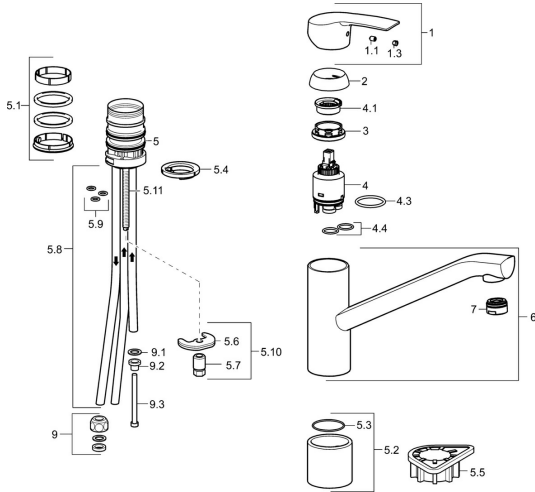

## Spare parts

### SP51591183

	Name	Code
1	Lever Chrome	59914417
1.1	Screw, M5x8, SW2.5	59904755
1.3	Symbol plug Grey	59912112
2	Covering cap, 33x3 mm Chrome	59912504
3	Tightening nut, M37x1, AF30 <b>Discontinued</b>	59912111
4	Cartridge, 3.5 Eco	59912324
4	Cartridge, 3.5 Classic	59913075
4.1	Temperature adjustment limiter	59912325
4.3	O-ring, d 28.24x2.62 <b>Discontinued</b>	59912590
4.4	O-ring, d 10.10x1.60 <b>Discontinued</b>	59905072
5.1	Sealing kit	1001264V
5.1	Sealing kit <b>Discontinued</b>	59913968
5.2	Raising socket <b>Discontinued</b>	59913970
5.3	O-ring, d 34x1.5	59913975
5.4	Bottom seal	59914591
5.5	Supporting plate	59910008
5.6	Fixing plate	59904765
5.7	Screw, M8x1, SW13	59904766
5.8	Pipe, M8x1, L=560	59912806
5.9	O-ring, 6x1.4	59913266
5.10	Fixing set	59910749
5.11	Fixing screw, M8x1, L=140	59912474
6	Spout Chrome	59914060
7	Aerator, M24x1 A, low pressure Chrome	59902692
9	Fitting nut	59904969
9.1	Sealing kit, 14.9x8.5x1	59902352
9.2	Sealing kit, 10x8	59902272
9.3	Hose	59902151
N.I.	Key, SW30/34	59912108