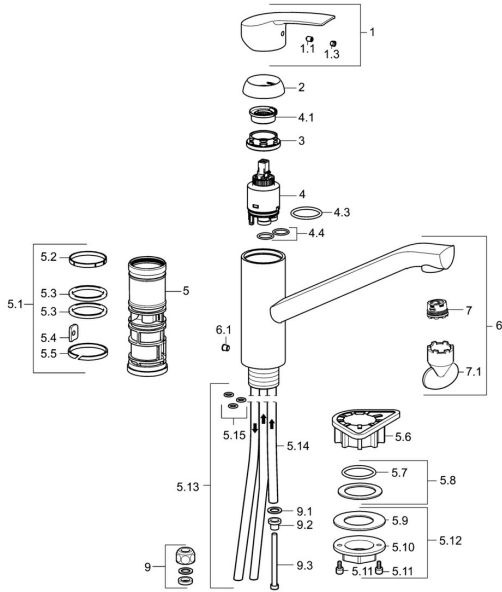

## Spare parts

### SP51591173

	Name	Code
1	Lever Chrome	59914417
1.1	Screw, M5x8, SW2.5	59904755
1.3	Symbol plug Grey	59912112
2	Covering cap, 33x3 mm Chrome	59912504
3	Tightening nut, M37x1, AF30 <b>Discontinued</b>	59912111
4	Cartridge, 3.5 Classic	59913075
4	Cartridge, 3.5 Eco	59912324
4.1	Temperature adjustment limiter	59912325
4.3	O-ring, d 28.24x2.62 <b>Discontinued</b>	59912590
4.4	O-ring, d 10.10x1.60 <b>Discontinued</b>	59905072
5.1	Sealing kit	59913313
5.6	Supporting plate	59910008
5.7	O-ring, 35x2.5	59905020
5.8	Gasket, 48x33.5x2	59902283
5.12	Fixing set	59913479
5.13	Pipe <b>Discontinued</b>	59913398
5.14	Pipe, M8x1, L=560	59912806
5.15	O-ring, 6x1.4	59913266
6	Spout Chrome <b>Discontinued</b>	59913315
6.1	Screw, M6x0.75 <b>Discontinued</b>	59913314
7	Aerator, M21.5x1	59913129
7.1	Key for aerator, M21.5x1	59913133
9	Fitting nut	59904969
9.1	Sealing kit, 14.9x8.5x1	59902352
9.2	Sealing kit, 10x8	59902272
9.3	Hose	59902151
N.I.	Key, SW30/34	59912108
N.I.	Washer set <b>Discontinued</b>	59914043