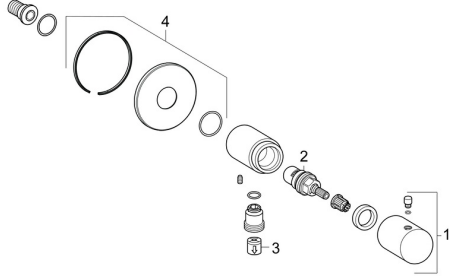

## Spare parts

### SP51570173

	Name	Code
01	Handle Chrome	59913349
02	Headpart, G1/2	59913457
03	Non-return valve	59905714
04	Cover flange, d 75 mm Chrome	59913246