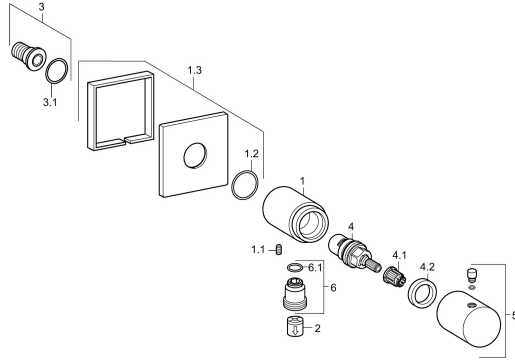

## Spare parts

### SP51570172

	Name	Code
1.1	Screw, M5x8, SW2.5	59904755
1.2	O-ring, d 27x2	59901532
2	Non-return valve	59905714
3	Thread nipple	59913658
4	Headpart, G1/2	59913491
4.1	Adapter White	59910235
4.2	Tightening nut, d35.5xM24x1	59912023
5	Handle Chrome	59913349
6	Connector	59906277
6.1	O-ring, d 11x1.5 <span style="background-color: #cccccc; padding: 2px;">Discontinued</span>	59911253
N.I.	Fixing part	59913599
N.I.	Cover plate, 75x75 mm Chrome	59913326