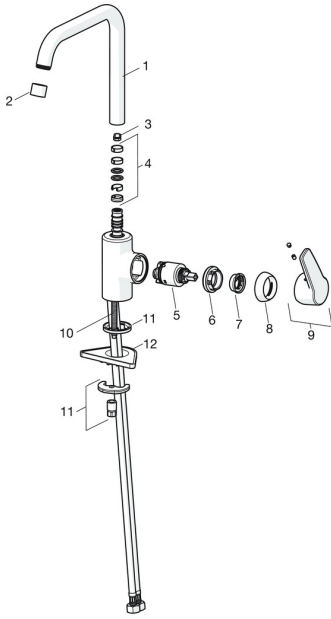

## Spare parts

### SP515622930037

	Name	Code
01	High spout Chrome <b>Discontinued</b>	59914435
02	Aerator, M22x1 STD CC PCA, 7 l/min Chrome <b>Discontinued</b>	59914462
03	Spout overturning stopper, 60° / 0°	59914264
03	Spout overturning stopper, 120° <b>Discontinued</b>	59914429
04	Sealing kit for spout	59914431
05	Cartridge, 3.5 Classic	59913075
06	Tightening nut, M40x1	1003409V
07	Temperature adjustment limiter	59912325
08	Covering cap, 33x3 mm Chrome	59912504
09	Lever Chrome <b>Discontinued</b>	59914430
10	Fixing screw, M8x1, L=140	59912474
11	Fixing set	59910749
12	Supporting plate	59910008