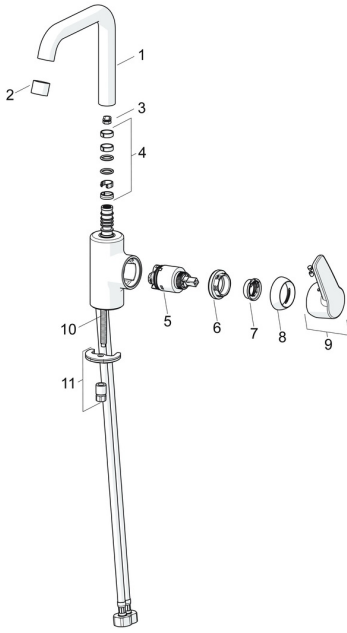

EAN: 4057304002960
static.hansa.com/51542293

Spare parts

SP51542293

	Name	Code
01	Spout Chrome	59914427
02	Aerator, M22x1 STD HC PCA, 6 l/min Chrome	59914428
03	Spout overturning stopper, 60° / 0°	59914264
03	Spout overturning stopper, 120° Discontinued	59914429
04	Sealing kit for spout	59914431
05	Cartridge, 3.5 Classic	59913075
06	Tightening nut, M40x1	1003409V
07	Temperature adjustment limiter	59912325
08	Covering cap, 33x3 mm Chrome	59912504
09	Lever Chrome Discontinued	59914430
10	Fixing screw, M8x1, L=140	59912474
11	Fixing set	59910749
N.I.	Pop-up waste, (2019-) Chrome	59914764