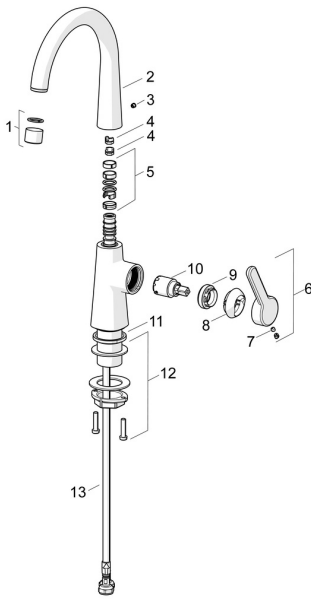

EAN: 4057304015090
static.hansa.com/51492293

Spare parts

SP51492293

	Name	Code
01	Aerator, M22x1 STD HC PCA, 6 l/min Chrome	59914428
02	High spout Chrome Discontinued	1007425V
02	High spout Chrome	1013626V
03	Cover plug Chrome	59913762
04	Spout overturning stopper, 60° / 0°	59914264
04	Spout overturning stopper, 120° Discontinued	59914429
05	Sealing kit for spout	59914431
06	Lever Chrome Discontinued	59914640
07	Screw, M5x8, SW2.5	59904755
08	Covering cap Chrome Discontinued	59914638
09	Tightening nut, M32x1, SW24	59913958
10	Cartridge, 2.5	59913914
11	Bottom seal	59914650
12	Fixing set	59913371
13	Flexible pipe, L=430, M8x1-G3/8 LH Discontinued	59914466