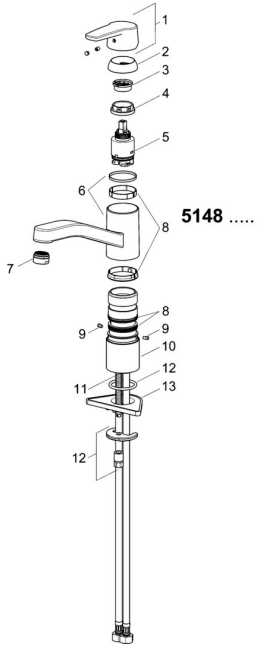

EAN: 4057304002885
static.hansa.com/5148229300676

Spare parts

SP5148229300676

	Name	Code
01	Lever Chrome Discontinued	59914525
04	Tightening nut, M37x1, AF30 Discontinued	59912111
05	Cartridge, 3.5 cold start	59913953
06	Spout Chrome Discontinued	59914432
07	Aerator, M24x1 STD HC A Chrome	59914484
08	Sealing kit	1001264V
08	Sealing kit Discontinued	59913968
09	Spout overturning stopper Chrome Discontinued	59914437
10	Raising socket	59913973
11	Fixing screw, M8x1, L=140	59912474
12	Fixing set	59910749
13	Supporting plate	59910008
N.I.	Flexible pipe, L=500, M8x1-G3/8 LH	59914467

Spare parts

SP5148229300676(2020)

	Name	Code
01	Lever Chrome Discontinued	59914564
02	Covering cap, 33x3 mm Chrome	59912504
03	Tightening nut, M37x1, SW30	1005680V
04	Cartridge, 3.5 cold start	59913953
05	Aerator, M24x1 STD HC A Chrome	59902366
06	Sealing kit	1001264V
07	Spout overturning stopper, 120°	59914489
08	Fixing screw, M8x1, L=140	59912474
09	Fixing set	59910749
10	Supporting plate	59910008