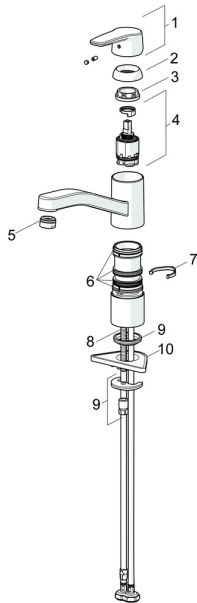

EAN: 4057304002878
static.hansa.com/514822930037

Spare parts

SP514822930037

	Name	Code
01	Lever Chrome	59914417
02	Covering cap, 33x3 mm Chrome	59912504
03	Temperature adjustment limiter	59912325
04	Tightening nut, M37x1, AF30 Discontinued	59912111
05	Cartridge, 3.5 Classic	59913075
06	Spout Chrome Discontinued	59914432
07	Aerator, M24x1 Discontinued	59914461
08	Sealing kit	1001264V
08	Sealing kit Discontinued	59913968
09	Spout overturning stopper Chrome Discontinued	59914437
10	Raising socket	59913973
11	Fixing screw, M8x1, L=140	59912474
12	Fixing set	59910749
13	Supporting plate	59910008
N.I.	Flexible pipe, L=500, G1/2-M8x1 LH (519222830037) Discontinued	59914644

Spare parts

SP514822930037(2020)

	Name	Code
01	Lever Chrome	59914417
02	Covering cap, 33x3 mm Chrome	59912504
03	Tightening nut, M37x1, SW30	1005680V
04	Cartridge, 3.5 Classic	59913075
05	Aerator, M24x1 Discontinued	59914461
06	Sealing kit	1001264V
07	Spout overturning stopper, 120°	59914489
08	Fixing screw, M8x1, L=140	59912474
09	Fixing set	59910749
10	Supporting plate	59910008