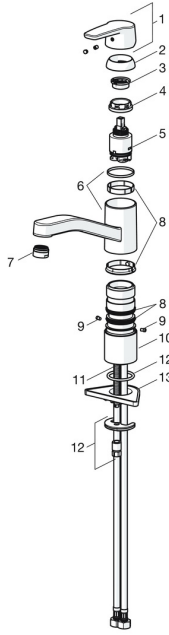

EAN: 4057304002878
static.hansa.com/514822930037

Spare parts

SP514822930037

	Name	Code
01	Lever Chrome	59914417
02	Covering cap, 33x3 mm Chrome	59912504
03	Temperature adjustment limiter	59912325
04	Tightening nut, M37x1, AF30 Discontinued	59912111
05	Cartridge, 3.5 Classic	59913075
06	Spout Chrome Discontinued	59914432
07	Aerator, M24x1 Discontinued	59914461
08	Sealing kit	1001264V
08	Sealing kit Discontinued	59913968
09	Spout overturning stopper Chrome Discontinued	59914437
10	Raising socket	59913973
11	Fixing screw, M8x1, L=140	59912474
12	Fixing set	59910749
13	Supporting plate	59910008
N.I.	Flexible pipe, L=500, G1/2-M8x1 LH (519222830037) Discontinued	59914644

Spare parts

SP514822930037(2020)

	Name	Code
01	Lever Chrome	59914417
02	Covering cap, 33x3 mm Chrome	59912504
03	Tightening nut, M37x1, SW30	1005680V
04	Cartridge, 3.5 Classic	59913075
05	Aerator, M24x1 Discontinued	59914461
06	Sealing kit	1001264V
07	Spout overturning stopper, 120°	59914489
08	Fixing screw, M8x1, L=140	59912474
09	Fixing set	59910749
10	Supporting plate	59910008