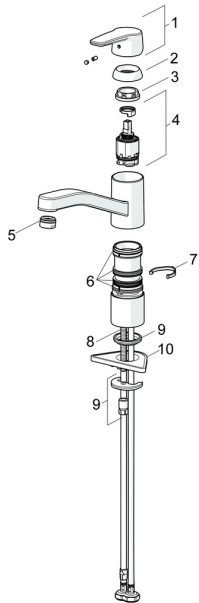

EAN: 4057304002878
static.hansa.com/514822930037

Spare parts

SP514822930037

	Name	Code
01	Lever Chrome	59914417
02	Covering cap, 33x3 mm Chrome	59912504
03	Temperature adjustment limiter	59912325
04	Tightening nut, M37x1, AF30 Discontinued	59912111
05	Cartridge, 3.5 Classic	59913075
06	Spout Chrome Discontinued	59914432
07	Aerator, M24x1 Discontinued	59914461
08	Sealing kit	1001264V
08	Sealing kit Discontinued	59913968
09	Spout overturning stopper Chrome Discontinued	59914437
10	Raising socket	59913973
11	Fixing screw, M8x1, L=140	59912474
12	Fixing set	59910749
13	Supporting plate	59910008
N.I.	Flexible pipe, L=500, G1/2-M8x1 LH (519222830037) Discontinued	59914644

Spare parts

SP514822930037(2020)

	Name	Code
01	Lever Chrome	59914417
02	Covering cap, 33x3 mm Chrome	59912504
03	Tightening nut, M37x1, SW30	1005680V
04	Cartridge, 3.5 Classic	59913075
05	Aerator, M24x1 Discontinued	59914461
06	Sealing kit	1001264V
07	Spout overturning stopper, 120°	59914489
08	Fixing screw, M8x1, L=140	59912474
09	Fixing set	59910749
10	Supporting plate	59910008