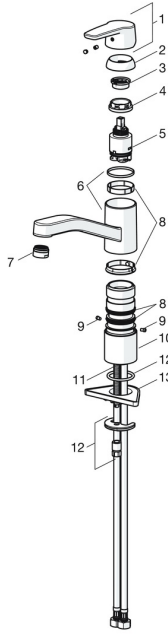

EAN: 4057304002878
static.hansa.com/514822930037

Spare parts

SP514822930037

	Name	Code
01	Lever Chrome	59914417
02	Covering cap, 33x3 mm Chrome	59912504
03	Temperature adjustment limiter	59912325
04	Tightening nut, M37x1, AF30 Discontinued	59912111
05	Cartridge, 3.5 Classic	59913075
06	Spout Chrome Discontinued	59914432
07	Aerator, M24x1 Discontinued	59914461
08	Sealing kit	1001264V
08	Sealing kit Discontinued	59913968
09	Spout overturning stopper Chrome Discontinued	59914437
10	Raising socket	59913973
11	Fixing screw, M8x1, L=140	59912474
12	Fixing set	59910749
13	Supporting plate	59910008
N.I.	Flexible pipe, L=500, G1/2-M8x1 LH (519222830037) Discontinued	59914644

Spare parts

SP514822930037(2020)

	Name	Code
01	Lever Chrome	59914417
02	Covering cap, 33x3 mm Chrome	59912504
03	Tightening nut, M37x1, SW30	1005680V
04	Cartridge, 3.5 Classic	59913075
05	Aerator, M24x1 Discontinued	59914461
06	Sealing kit	1001264V
07	Spout overturning stopper, 120°	59914489
08	Fixing screw, M8x1, L=140	59912474
09	Fixing set	59910749
10	Supporting plate	59910008