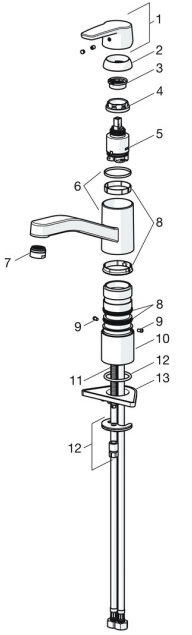

EAN: 4057304002854
static.hansa.com/51482293

Spare parts

SP51482293(2020)

	Name	Code
01	Lever Chrome	59914417
02	Covering cap, 33x3 mm Chrome	59912504
03	Tightening nut, M37x1, SW30	1005680V
04	Cartridge, 3.5 Classic	59913075
05	Aerator, M24x1 STD HC A Chrome	59902366
06	Sealing kit	1001264V
07	Spout overturning stopper, 120°	59914489
08	Fixing screw, M8x1, L=140	59912474
09	Fixing set	59910749
10	Supporting plate	59910008

Spare parts

SP51482293

	Name	Code
01	Lever Chrome	59914417
02	Covering cap, 33x3 mm Chrome	59912504
03	Temperature adjustment limiter	59912325
04	Tightening nut, M37x1, AF30 Discontinued	59912111
05	Cartridge, 3.5 Classic	59913075
06	Spout Chrome Discontinued	59914432
07	Aerator, M24x1 STD HC A Chrome	59902366
08	Sealing kit	1001264V
08	Sealing kit Discontinued	59913968
09	Spout overturning stopper Chrome Discontinued	59914437
10	Raising socket	59913973
11	Fixing screw, M8x1, L=140	59912474
12	Fixing set	59910749
13	Supporting plate	59910008