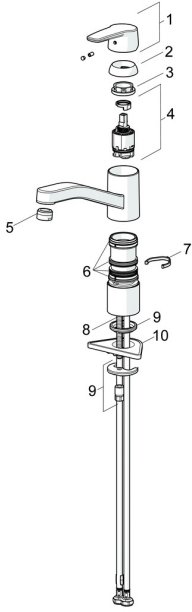

EAN: 4057304002854
static.hansa.com/51482293

Spare parts

SP51482293(2020)

	Name	Code
01	Lever Chrome	59914417
02	Covering cap, 33x3 mm Chrome	59912504
03	Tightening nut, M37x1, SW30	1005680V
04	Cartridge, 3.5 Classic	59913075
05	Aerator, M24x1 STD HC A Chrome	59902366
06	Sealing kit	1001264V
07	Spout overturning stopper, 120°	59914489
08	Fixing screw, M8x1, L=140	59912474
09	Fixing set	59910749
10	Supporting plate	59910008

Spare parts

SP51482293

	Name	Code
01	Lever Chrome	59914417
02	Covering cap, 33x3 mm Chrome	59912504
03	Temperature adjustment limiter	59912325
04	Tightening nut, M37x1, AF30 Discontinued	59912111
05	Cartridge, 3.5 Classic	59913075
06	Spout Chrome Discontinued	59914432
07	Aerator, M24x1 STD HC A Chrome	59902366
08	Sealing kit	1001264V
08	Sealing kit Discontinued	59913968
09	Spout overturning stopper Chrome Discontinued	59914437
10	Raising socket	59913973
11	Fixing screw, M8x1, L=140	59912474
12	Fixing set	59910749
13	Supporting plate	59910008