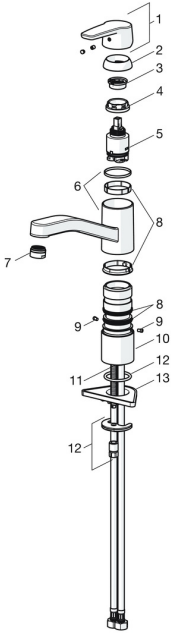

EAN: 4057304002854
static.hansa.com/51482293

Spare parts

SP51482293(2020)

	Name	Code
01	Lever Chrome	59914417
02	Covering cap, 33x3 mm Chrome	59912504
03	Tightening nut, M37x1, SW30	1005680V
04	Cartridge, 3.5 Classic	59913075
05	Aerator, M24x1 STD HC A Chrome	59902366
06	Sealing kit	1001264V
07	Spout overturning stopper, 120°	59914489
08	Fixing screw, M8x1, L=140	59912474
09	Fixing set	59910749
10	Supporting plate	59910008

Spare parts

SP51482293

	Name	Code
01	Lever Chrome	59914417
02	Covering cap, 33x3 mm Chrome	59912504
03	Temperature adjustment limiter	59912325
04	Tightening nut, M37x1, AF30 Discontinued	59912111
05	Cartridge, 3.5 Classic	59913075
06	Spout Chrome Discontinued	59914432
07	Aerator, M24x1 STD HC A Chrome	59902366
08	Sealing kit	1001264V
08	Sealing kit Discontinued	59913968
09	Spout overturning stopper Chrome Discontinued	59914437
10	Raising socket	59913973
11	Fixing screw, M8x1, L=140	59912474
12	Fixing set	59910749
13	Supporting plate	59910008