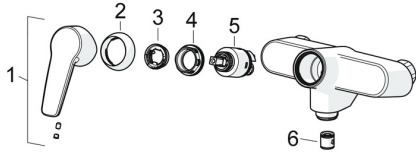

EAN: 4057304002915
static.hansa.com/51450193

Spare parts

SP51450193

	Name	Code
01	Lever Chrome	59914417
02	Covering cap, 33x3 mm Chrome	59912504
03	Temperature adjustment limiter	59912325
04	Tightening nut, M40x1	1003409V
05	Cartridge, 3.5 Classic	59913075
06	Non-return valve	59905714