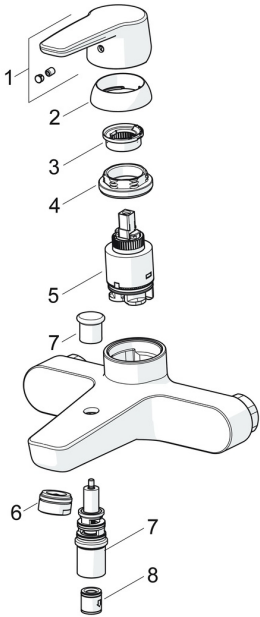

EAN: 4057304002946
static.hansa.com/514421930067

Spare parts

SP514421930067

	Name	Code
01	Lever Chrome	59914417
02	Covering cap, 33x3 mm Chrome	59912504
03	Temperature adjustment limiter	59912325
04	Tightening nut, M40x1	1003409V
05	Cartridge, 3.5 Eco	59912324
06	Aerator, M24x1 D Chrome	59911829
07	Diverter	59912706
08	Non-return valve	59905714

Spare parts

SP51442193

	Name	Code
01	Lever Chrome	59914417
02	Covering cap, 33x3 mm Chrome	59912504
03	Temperature adjustment limiter	59912325
04	Tightening nut, M40x1	1003409V
05	Cartridge, 3.5 Classic	59913075
06	Aerator, M24x1 D Chrome	59911829
07	Diverter	59912706
08	Non-return valve	59905714