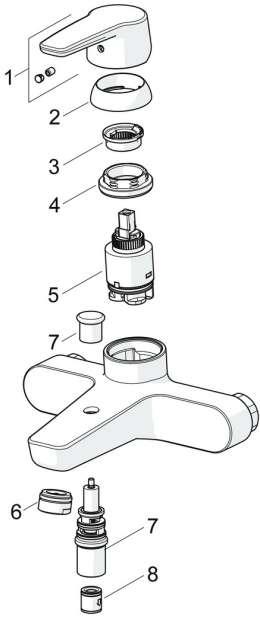

EAN: 4057304002946
static.hansa.com/514421930067

Spare parts

SP514421930067

	Name	Code
01	Lever Chrome	59914417
02	Covering cap, 33x3 mm Chrome	59912504
03	Temperature adjustment limiter	59912325
04	Tightening nut, M40x1	1003409V
05	Cartridge, 3.5 Eco	59912324
06	Aerator, M24x1 D Chrome	59911829
07	Diverter	59912706
08	Non-return valve	59905714

Spare parts

SP51442193

	Name	Code
01	Lever Chrome	59914417
02	Covering cap, 33x3 mm Chrome	59912504
03	Temperature adjustment limiter	59912325
04	Tightening nut, M40x1	1003409V
05	Cartridge, 3.5 Classic	59913075
06	Aerator, M24x1 D Chrome	59911829
07	Diverter	59912706
08	Non-return valve	59905714