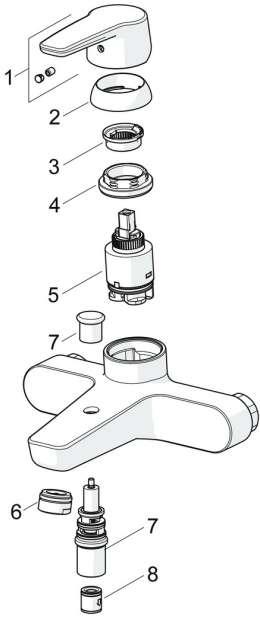

EAN: 4057304002939
static.hansa.com/51442193

Spare parts

SP51442193

	Name	Code
01	Lever Chrome	59914417
02	Covering cap, 33x3 mm Chrome	59912504
03	Temperature adjustment limiter	59912325
04	Tightening nut, M40x1	1003409V
05	Cartridge, 3.5 Classic	59913075
06	Aerator, M24x1 D Chrome	59911829
07	Diverter	59912706
08	Non-return valve	59905714