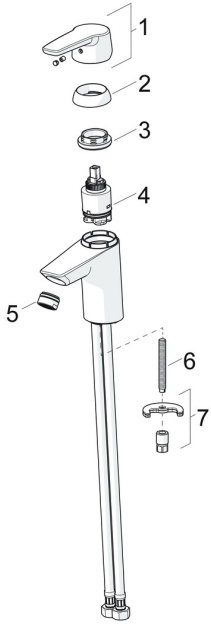

EAN: 4057304002816
static.hansa.com/5140229300676

Spare parts

SP5140229300676

	Name	Code
1	Lever Chrome Discontinued	59914525
2	Covering cap, 33x3 mm Chrome	59912504
3	Tightening nut, M40x1	1003409V
4	Cartridge, 3.5 cold start	59913953
5	Aerator, M24x1 STD HC A Chrome	59914484
6	Fixing screw, M8x1, L=140	59912474
7	Fixing set	59910749