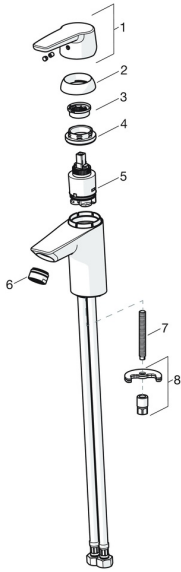

EAN: 4057304002779
static.hansa.com/51402293

Spare parts

SP51402293

	Name	Code
01	Lever Chrome	59914417
01	Long lever Chrome	59914633
02	Covering cap, 33x3 mm Chrome	59912504
03	Temperature adjustment limiter	59912325
04	Tightening nut, M40x1	1003409V
05	Cartridge, 3.5 Classic	59913075
06	Aerator, M24x1 A, low pressure Chrome	59902692
06	Aerator, M24x1, 6 l/min Chrome	59913727
07	Fixing screw, M8x1, L=140	59912474
08	Fixing set	59910749
N.I.	Pop-up waste Chrome	59904620
N.I.	Flexible pipe, L=430, G3/8-M10x1	59912515
N.I.	Pop-up operating rod	59914464
N.I.	Pop-up waste, (2019-) Chrome	59914764