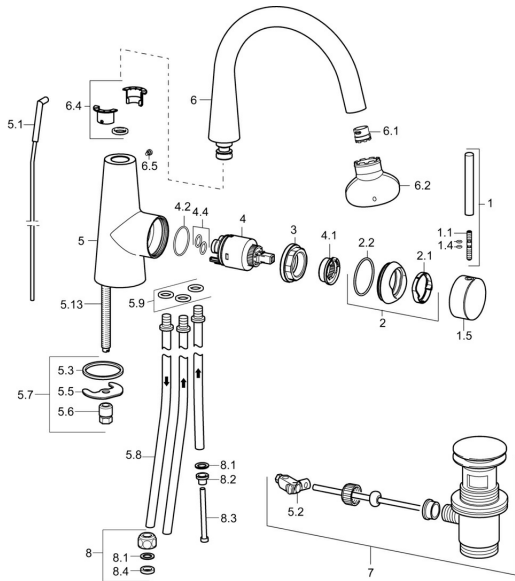

EAN: 4015474171978
static.hansa.com/51211173

Spare parts

SP51211173

	Name	Code
1	Lever, 70 mm	59913331
1.1	Screw, M5x35	59913299
1.4	O-ring, d 3x1.5	59913100
1.5	Cap Black Discontinued	59913329
1.5	Cap White Discontinued	59913330
1.5	Cap Chrome	59913328
2	Covering cap Chrome	59913364
2.1	Bearing ring	59913363
2.2	O-ring, d 38x2	59913212
3	Screw, M42x1, SW34	59913365
4	Cartridge, 3.5 Eco	59912324
4	Cartridge, 3.5 Classic	59913075
4.1	Temperature adjustment limiter	59912325
4.2	O-ring, d 28.24x2.62 Discontinued	59912590
4.4	O-ring, d 10.10x1.60 Discontinued	59905072
5.1	Lever for pop-up waste Chrome	59913362
5.2	Swivel joint	59904624
5.3	O-ring, d 36.09x d 3.53	59913396
5.5	Fixing plate	59904765
5.6	Screw, M8x1, SW13	59904766
5.7	Fixing set	59910749
5.8	Pipe, M8x1, L=560	59912806
5.9	O-ring, 6x14	59913266
5.13	Fixing screw, M8x1, L=140	59912474
6	Spout Chrome Discontinued	59913437
6.1	Aerator, M18.5x1	59913489
6.1	Aerator, M16.5x1 (-2011) Discontinued	59913438
6.2	Key for aerator, M16.5x1	59913242
6.2	Key for aerator, M18.5	59913367
6.4	Sealing kit	59911884
6.5	Screw, M4x7	59902075
7	Pop-up waste Chrome	59911441
8	Fitting nut	59904969
8.1	Sealing kit, 14.9x8.5x1	59902352
8.2	Sealing kit, 10x8	59902272
8.3	Hose	59902151
8.4	Gasket, 15x8x4 Discontinued	59902270
N.I.	Key, SW30/34	59912108