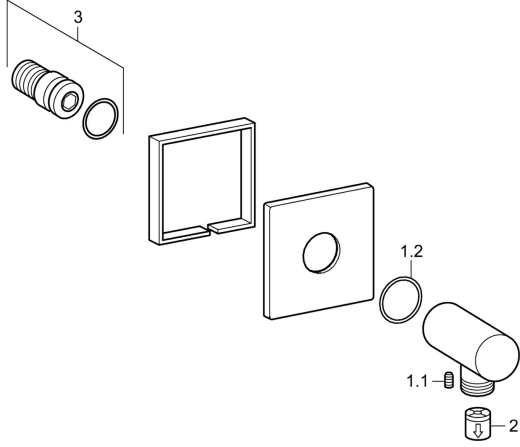

EAN: 4057304015663
static.hansa.com/5118017033

Reserveonderdelen

SP5118017033

	Naam	Code
1.1	Schroef, M5x6, SW2.5	59912617
1.2	O-ring, d 27x2	59901532
2	Terugslagklep	59905714
3	Schroefdraad tepel	59913658