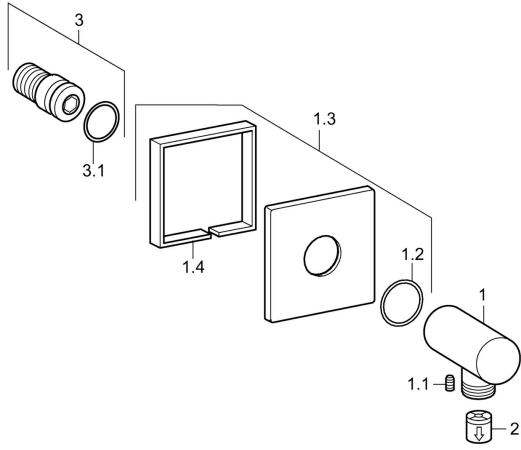

EAN: 4015474173101
static.hansa.com/51180170

Spare parts

SP51180170

	Name	Code
1.1	Screw, M5x6, SW2.5	59912617
1.2	O-ring, d 27x2	59901532
1.3	Cover plate, 75x75 mm Chrome	59913326
2	Non-return valve	59905714
3	Thread nipple	59913658
N.I.	Fixing part	59913599