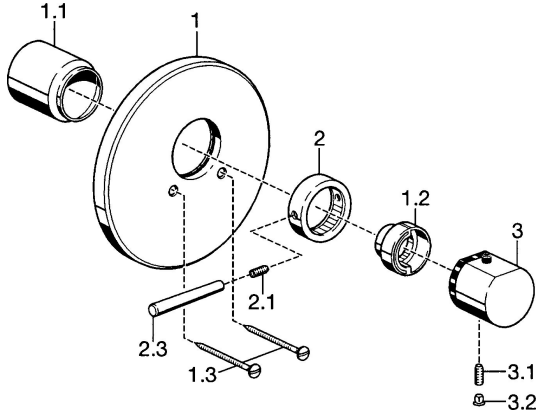

## Spare parts

### SP51139102

	Name	Code
1	Cover plate, d 188 mm Chrome	59912124
1.1	Covering cap Chrome	59911570
1.2	Temperature adjustment limiter Chrome	59906355
1.3	Screw, M5x65 Chrome	59904847
2	Flow control handle Chrome	59912130
2.1	Screw, M6x20	59911228
2.3	Lever, 80 mm Chrome	59912128
3	Temperature control handle Chrome	59912126
3.1	Screw, M6x9.5	59901609
3.2	Cover plug Chrome	59911840
3.3	Rebound pin	59912005
N.I.	Raising kit, 35 mm	59911438