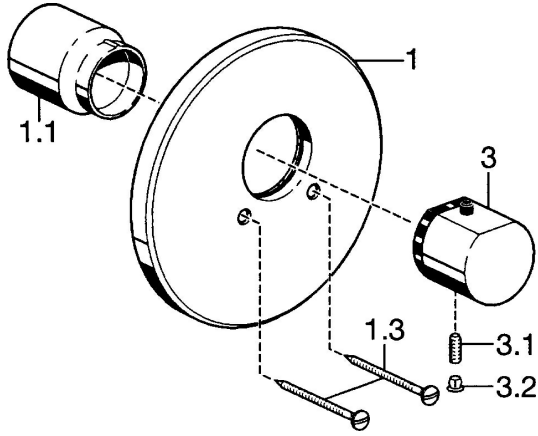

EAN: 4015474021808
static.hansa.com/51129102

Spare parts

SP51129102

	Name	Code
1	Cover plate, d 188 mm Chrome	59912124
1.1	Covering cap Chrome	59911564
1.3	Screw, M5x65 Chrome	59904847
3	Temperature control handle Chrome	59912126
3.1	Screw, M6x9.5	59901609
3.2	Cover plug Chrome	59911840
3.3	Rebound pin	59912005
N.I.	Raising kit, 35 mm	59911438