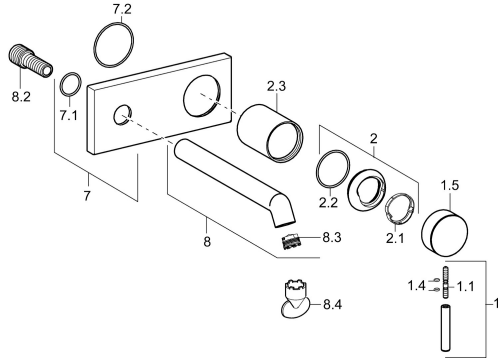

EAN: 4015474172913
static.hansa.com/51092173

Spare parts

SP51092173

	Name	Code
1	Lever, L=50, M5 IG	59913335
1.1	Screw, M5x35	59913299
1.4	O-ring, d 3x1.5	59913100
1.5	Cap Chrome	59913332
1.5	Cap White Discontinued	59913334
1.5	Cap Black Discontinued	59913333
2	Covering cap Chrome	59913364
2.1	Bearing ring	59913363
2.2	O-ring, d 38x2	59913212
2.3	Cover sleeve Chrome	59913375
7	Cover plate Chrome	59913444
8	Spout, L=200 Chrome	59913441
8.2	Connection nipple, M15x1,5xG1/2, SW 8	59913241
8.3	Aerator, M18.5x1, TJ	59913366
8.4	Key for aerator, M18.5	59913367