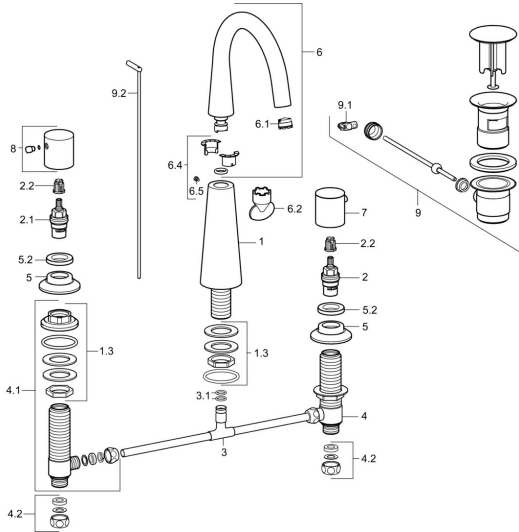

EAN: 4015474172807
static.hansa.com/51052173

Spare parts

SP51052173

	Name	Code
1.3	Screw sleeve Discontinued	59913454
2	Headpart, G1/2	59913457
2.1	Headpart, G1/2, SW17	59913224
2.2	Adapter White	59910235
3	T-connector	59910687
3.1	O-ring, d 11x2 Discontinued	59910686
4	Valve, G1/2xG1/2 Discontinued	59913453
4.1	Valve, G1/2xG1/2 Discontinued	59913455
4.2	Sealing kit Discontinued	59910707
5	Cover flange, d 55 mm Chrome	59913443
5.2	Tightening nut, d35.5xM24x1	59912023
6	Spout	59913456
6.1	Aerator, M18.5x1, TJ	59913366
6.2	Key for aerator, M18.5	59913367
6.4	Sealing kit	59911884
6.5	Screw, M4x7	59902075
7	Handle, COLD	59913337
8	Handle, HOT	59913336
9	Pop-up waste Chrome	59911441
9.1	Swivel joint	59904624
9.2	Pop-up operating rod Chrome	59913459