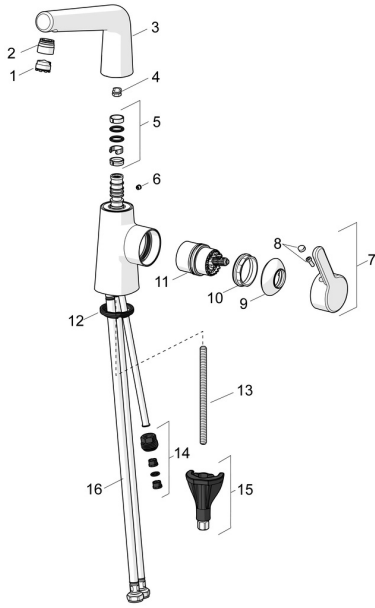

EAN: 4057304006388
static.hansa.com/51032283

Spare parts

SP51032283

	Name	Code
01	Aerator, M18.5x1, TJ	59913366
02	Fitting ring for aerator Chrome	59914645
03	Spout Chrome	1013094V
03	Spout Chrome Discontinued	59914651
04	Spout overturning stopper, 60° / 0°	59914264
04	Spout overturning stopper, 120° Discontinued	59914429
05	Sealing kit	59914263
06	Cover plug Chrome	59913762
07	Lever Chrome	59914652
08	Symbol plug	59914573
09	Covering cap Chrome	59914649
10	Tightening nut, M42x1.5, SW 38	59914128
11	Cartridge	59914665
12	Bottom seal	59914591
13	Fixing screw, M8x1, L=130	59914474
14	Nipple Discontinued	59914133
15	Fixing set	59914475
16	Flexible pipe, L=430, G3/8-M10x1, DN8 LH	59914653
N.I.	Pop-up waste Chrome	59911441
N.I.	Pop-up operating rod Chrome	59913459