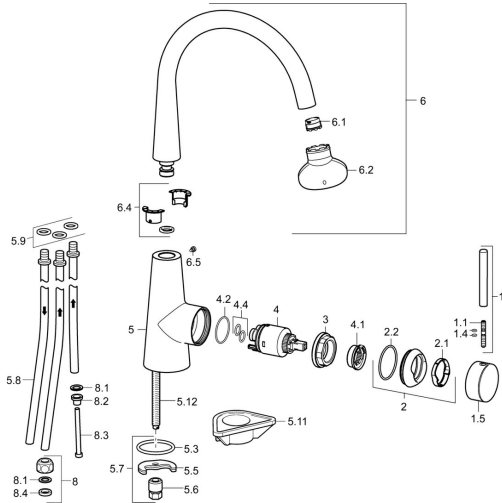

EAN: 4015474188013
static.hansa.com/51021173

Spare parts

SP51021173

	Name	Code
1	Lever, 70 mm	59913331
1.1	Screw, M5x35	59913299
1.4	O-ring, d 3x1.5	59913100
1.5	Cap Black Discontinued	59913329
1.5	Cap White Discontinued	59913330
1.5	Cap Chrome	59913328
2	Covering cap Chrome	59913364
2.1	Bearing ring	59913363
2.2	O-ring, d 38x2	59913212
3	Screw, M42x1, SW34	59913365
4	Cartridge, 3,5 Eco	59912324
4	Cartridge, 3,5 Classic	59913075
4.1	Temperature adjustment limiter	59912325
4.2	O-ring, d 28.24x2.62 Discontinued	59912590
4.4	O-ring, d 10.10x1.60 Discontinued	59905072
5.3	O-ring, d 36.09x d 3.53	59913396
5.5	Fixing plate	59904765
5.6	Screw, M8x1, SW13	59904766
5.7	Fixing set	59910749
5.8	Pipe, M8x1, L=560	59912806
5.9	O-ring, 6x1.4	59913266
5.11	Supporting plate	59910008
5.12	Fixing screw, M8x1, L=140	59912474
6	Spout Chrome	59913487
6.1	Aerator, M18.5x1	59913489
6.2	Key for aerator, M18.5	59913367
6.4	Sealing kit	59911884
6.5	Screw, M4x7	59902075
8	Fitting nut	59904969
8.1	Sealing kit, 14.9x8.5x1	59902352
8.2	Sealing kit, 10x8	59902272
8.3	Hose	59902151
8.4	Gasket, 15x8x4 Discontinued	59902270
N.I.	Key, SW30/34	59912108