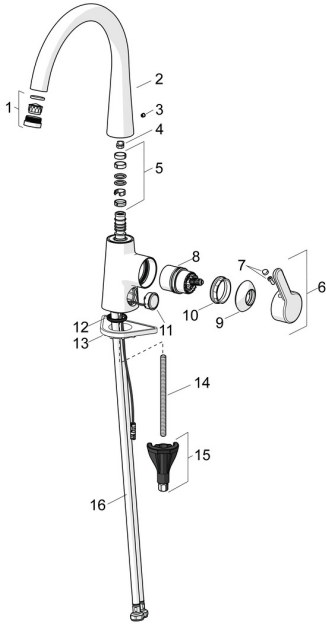

EAN: 4057304007033
static.hansa.com/51012283

Spare parts

SP51012283

	Name	Code
01	Aerator and key, M24x1, (2002-) Chrome	59912225
02	High spout Chrome	1013087V
02	Spout Chrome Discontinued	59914683
03	Cover plug Chrome	59913762
04	Spout overturning stopper, 60° / 0°	59914264
04	Spout overturning stopper, 120° Discontinued	59914429
05	Sealing kit for spout	59914431
06	Lever Chrome	59914652
07	Symbol plug	59914573
08	Cartridge	59914665
09	Covering cap Chrome	59914649
10	Tightening nut, M42x1.5, SW 38	59914128
11	Push button, 3 V Chrome	1004296V
12	Bottom seal	59914591
13	Supporting plate	59910008
14	Fixing screw, M8x1, L=130	59914474
15	Fixing set	59914475
16	Flexible pipe, L=550, G3/8-M10x1 LH Discontinued	59914685
16	Flexible pipe, L=550, G1/2-M10x1 LH, DN6 Discontinued	59914686