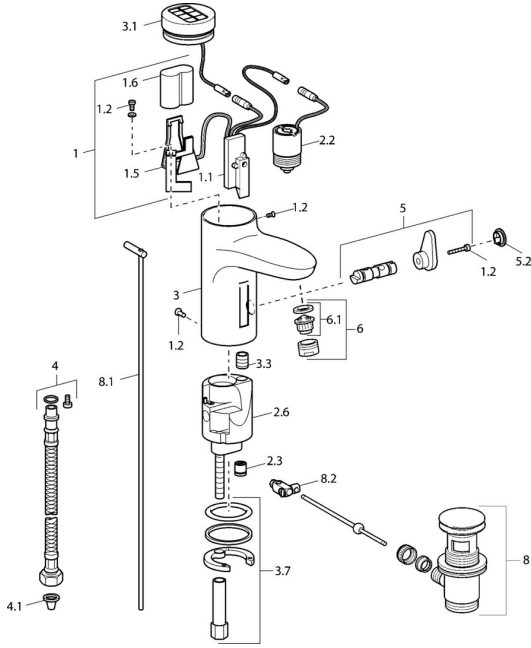

EAN: 4015474084285
static.hansa.com/50792220

Spare parts

SP50792220

	Name	Code
1	Electronics	59912439
1.2	Screw	59912450
1.5	Holder	59912442
1.6	Lithium battery, DL223A /CR-P2	59912443
2.2	Solenoid valve	59912240
2.3	Non-return valve	59911674
3.1	Cover Chrome Discontinued	59912445
3.3	Sleeving	59911678
3.7	Fixing set	59911680
4	Flexible pipe, G3/8x10 (2008-)	59912447
4.1	Litter filter	59911684
5	Diverter and cartridge	59912788
5.2	Covering cap Discontinued	59911689
6	Aerator, M24x1 Z Chrome	59906826
6.1	Aerator, M22/24, Z	59906830
8	Pop-up waste Chrome	59911441
8.1	Pop-up operating rod Chrome	59912449
8.2	Swivel joint	59904624