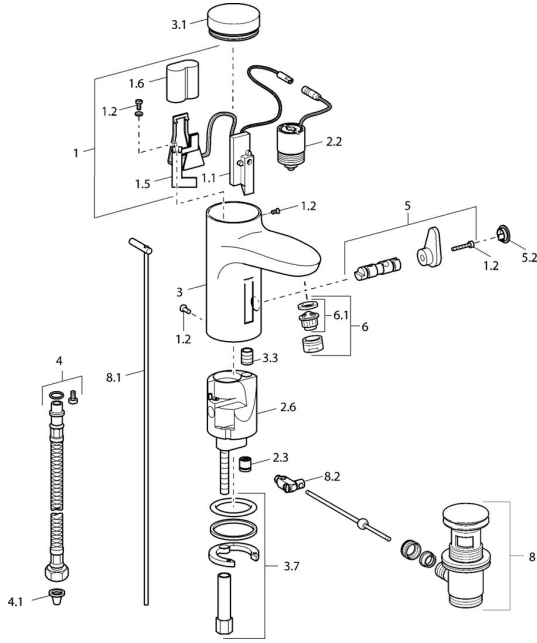

## Spare parts

### SP50792211

|     | Name                             | Code     |
|-----|----------------------------------|----------|
| 1   | Electronics <b>Discontinued</b>  | 59912438 |
| 1.2 | Screw                            | 59912450 |
| 1.5 | Holder                           | 59912442 |
| 1.6 | Lithium battery, DL223A /CR-P2   | 59912443 |
| 2.2 | Solenoid valve                   | 59912240 |
| 2.3 | Non-return valve                 | 59911674 |
| 3.1 | Cover Chrome <b>Discontinued</b> | 59912444 |
| 3.3 | Sleeving                         | 59911678 |
| 3.7 | Fixing set                       | 59911680 |
| 4   | Flexible pipe, G3/8x10 (2008-)   | 59912447 |
| 5   | Diverter and cartridge           | 59912788 |
| 5.2 | Covering cap <b>Discontinued</b> | 59911689 |
| 6   | Aerator, M24x1 Z Chrome          | 59906826 |
| 6.1 | Aerator, M22/24, Z               | 59906830 |
| 8   | Pop-up waste Chrome              | 59911441 |
| 8.1 | Pop-up operating rod Chrome      | 59912449 |
| 8.2 | Swivel joint                     | 59904624 |