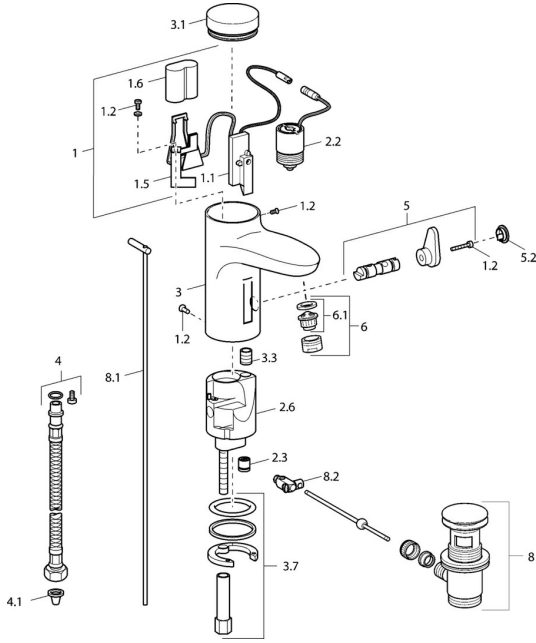

EAN: 4015474084186
static.hansa.com/50792210

Spare parts

SP50792210

| | Name | Code |
|-----|----------------------------------|----------|
| 1 | Electronics package | 59912437 |
| 1.2 | Screw | 59912450 |
| 1.5 | Holder | 59912442 |
| 1.6 | Lithium battery, DL223A /CR-P2 | 59912443 |
| 2.2 | Solenoid valve | 59912240 |
| 2.3 | Non-return valve | 59911674 |
| 3.1 | Cover Chrome Discontinued | 59912444 |
| 3.3 | Sleeving | 59911678 |
| 3.7 | Fixing set | 59911680 |
| 4 | Flexible pipe, G3/8x10 (2008-) | 59912447 |
| 5 | Diverter and cartridge | 59912788 |
| 5.2 | Covering cap Discontinued | 59911689 |
| 6 | Aerator, M24x1 Z Chrome | 59906826 |
| 6.1 | Aerator, M22/24, Z | 59906830 |
| 8 | Pop-up waste Chrome | 59911441 |
| 8.1 | Pop-up operating rod Chrome | 59912449 |
| 8.2 | Swivel joint | 59904624 |