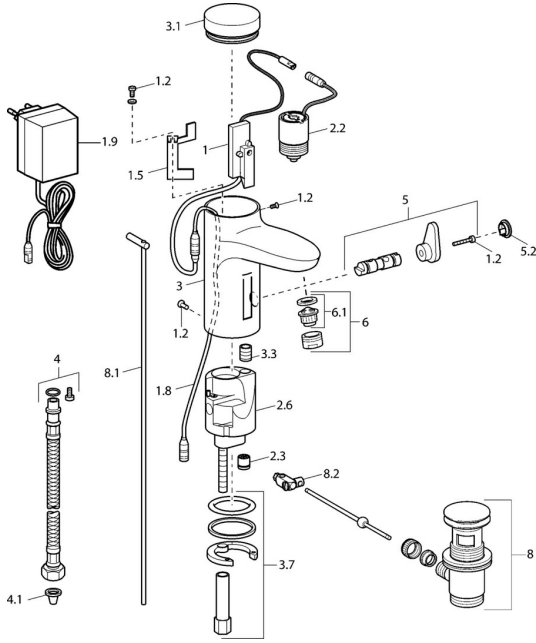

EAN: 4015474084179
static.hansa.com/50792200

Spare parts

SP50792200

	Name	Code
1	Electronics	59912436
1.2	Screw	59912450
1.5	Holder	59912442
1.8	Connection cable	59910770
1.9	Power supply, 230/6 V DC	59911671
2.2	Solenoid valve	59912240
2.3	Non-return valve	59911674
3.1	Cover Chrome Discontinued	59912444
3.3	Sleeving	59911678
3.7	Fixing set	59911680
4	Flexible pipe, G3/8x10 (2008-)	59912447
4.1	Litter filter	59911684
5	Diverter and cartridge	59912788
5.2	Covering cap Discontinued	59911689
6	Aerator, M24x1 Z Chrome	59906826
6.1	Aerator, M22/24, Z	59906830
8	Pop-up waste Chrome	59911441
8.1	Pop-up operating rod Chrome	59912449
8.2	Swivel joint	59904624
N.I.	Connection cable, L=1500	59910648