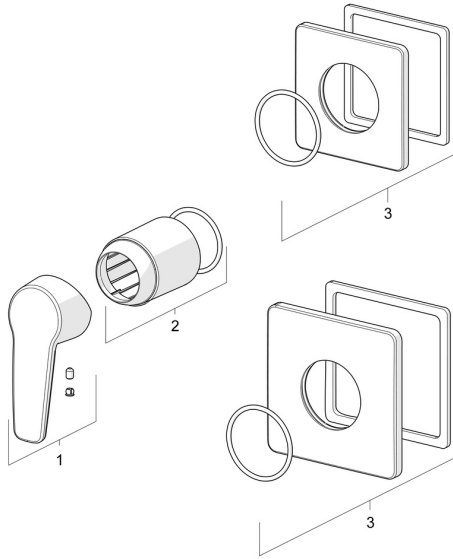

EAN: 4057304011658
static.hansa.com/50629993

Spare parts

SP50629993

	Name	Code
01	Lever Chrome	59914417
02	Cover sleeve Chrome	59912511
03	Cover plate, 90x90 mm Chrome	59914735
03	Cover plate, 110x130 mm Chrome	59914736