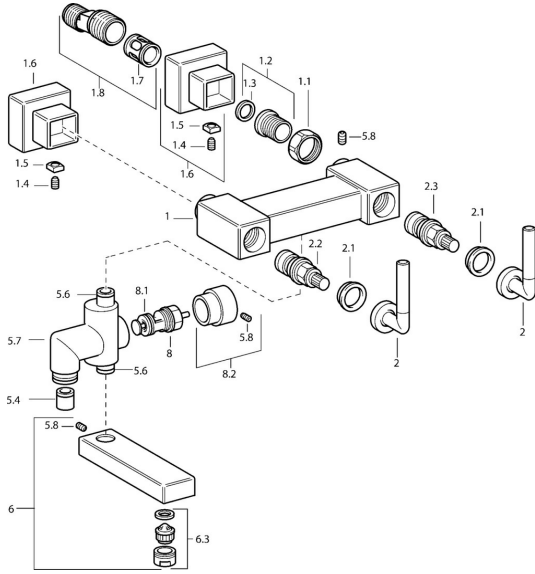

EAN: 4015474072619
static.hansa.com/50152102

Spare parts

SP50152102

	Name	Code
1.1	Connection nut, G3/4, AF30	59902230
1.2	Seat, G1/2, L, WAF10	59904618
1.3	Retaining ring, 23.9x15.2x2	59902689
1.6	Cover flange Chrome Discontinued	59912685
1.7	Silencer	59904792
1.8	Eccentric connector, G3/4xG1/2, DN15	59910254
2	Lever Chrome Discontinued	59912676
2.1	Symbol plug Blue/Red Discontinued	59912664
2.2	Headpart Discontinued	59912665
2.3	Headpart with color rings Discontinued	59912666
5.4	Non-return valve	59905714
5.6	O-ring, d 13.95x2.62 Discontinued	59912686
5.8	Pin, M5x6, SW2.6 Discontinued	59912477
6	Spout Chrome Discontinued	59912688
6.3	Aerator, M28x1 D Chrome	59907198
8	Diverter Chrome	59911156
8.1	Sealing kit	59904791
8.2	Pop-up operating rod Chrome Discontinued	59912687