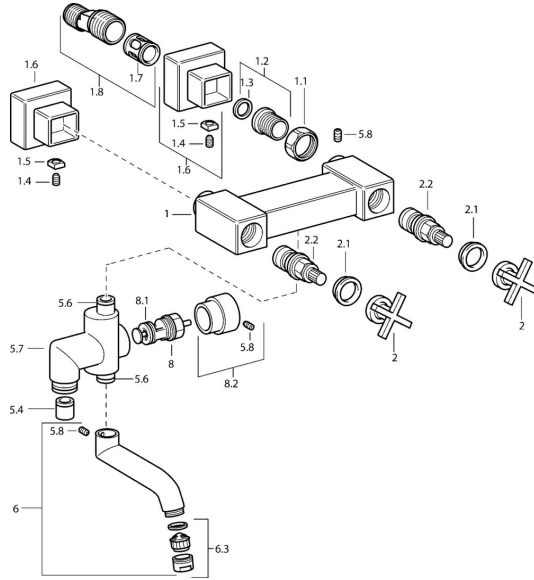

EAN: 4015474072435
static.hansa.com/50142101

Spare parts

SP50142101

	Name	Code
1.1	Connection nut, G3/4, AF30	59902230
1.2	Seat, G1/2, L, WAF10	59904618
1.3	Retaining ring, 23.9x15.2x2	59902689
1.6	Cover flange Chrome Discontinued	59912685
1.7	Silencer	59904792
1.8	Eccentric connector, G3/4xG1/2, DN15	59910254
2	Lever Chrome Discontinued	59912663
2.1	Symbol plug Blue/Red Discontinued	59912664
2.2	Headpart Discontinued	59912665
5.4	Non-return valve	59905714
5.6	O-ring, d 13.95x2.62 Discontinued	59912686
5.8	Pin, M5x6, SW2.6 Discontinued	59912477
6	Spout Chrome Discontinued	59912692
6.3	Aerator Discontinued	59912689
8	Diverter Chrome	59911156
8.1	Sealing kit	59904791
8.2	Pop-up operating rod Chrome Discontinued	59912687