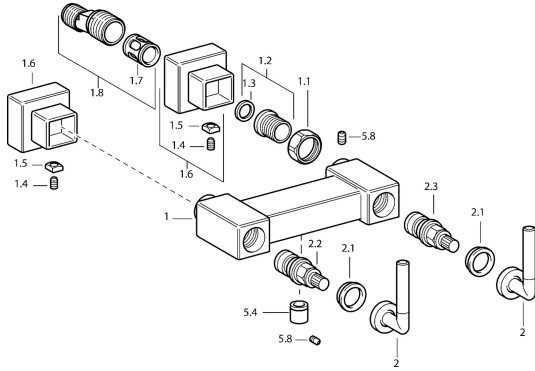

## Spare parts

### SP50130102

	Name	Code
1.1	Connection nut, G3/4, AF30	59902230
1.2	Seat, G1/2, L, WAF10	59904618
1.3	Retaining ring, 23.9x15.2x2	59902689
1.6	Cover flange Chrome <b>Discontinued</b>	59912685
1.7	Silencer	59904792
1.8	Eccentric connector, G3/4xG1/2, DN15	59910254
2	Lever Chrome <b>Discontinued</b>	59912676
2.1	Symbol plug Blue/Red <b>Discontinued</b>	59912664
2.2	Headpart <b>Discontinued</b>	59912665
2.3	Headpart with color rings <b>Discontinued</b>	59912666
5.4	Non-return valve	59905714
5.8	Pin, M5x6, SW2.6 <b>Discontinued</b>	59912477