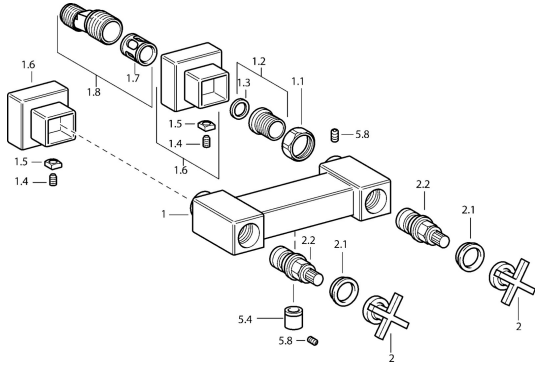

EAN: 4015474072428
static.hansa.com/50120101

Spare parts

SP50120101

	Name	Code
1.1	Connection nut, G3/4, AF30	59902230
1.2	Seat, G1/2, L, WAF10	59904618
1.3	Retaining ring, 23.9x15.2x2	59902689
1.6	Cover flange Chrome Discontinued	59912685
1.7	Silencer	59904792
1.8	Eccentric connector, G3/4xG1/2, DN15	59910254
2	Lever Chrome Discontinued	59912663
2.1	Symbol plug Blue/Red Discontinued	59912664
2.2	Headpart Discontinued	59912665
5.4	Non-return valve	59905714
5.8	Pin, M5x6, SW2.6 Discontinued	59912477