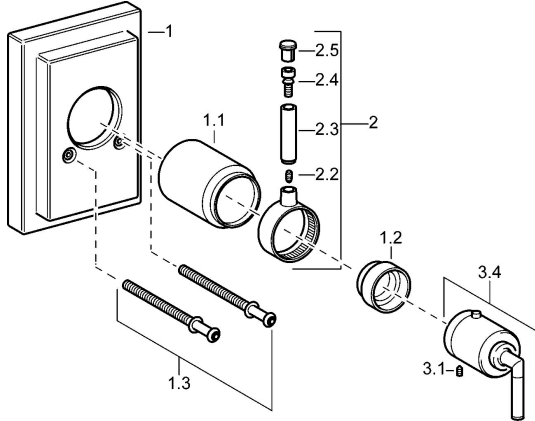

## Spare parts

### SP50119102

	Name	Code
1	Covering cap <b>Discontinued</b>	59912600
1.1	Covering cap Chrome <b>Discontinued</b>	59912327
1.2	Temperature adjustment limiter Chrome	59906355
1.3	Screw, M5x75, SW3 <b>Discontinued</b>	59912602
2	Lever <b>Discontinued</b>	59912603
3.1	Screw, M6x16, SW2.5	59911727
3.3	Rebound pin	59912005
3.4	Temperature control handle <b>Discontinued</b>	59912605
N.I.	Raising kit, 35 mm	59911438