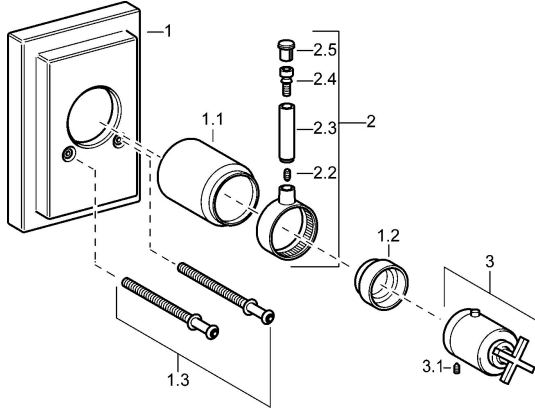

EAN: 4015474072411
static.hansa.com/50109101

Spare parts

SP50109101

	Name	Code
1	Covering cap Discontinued	59912600
1.1	Covering cap Chrome Discontinued	59912327
1.2	Temperature adjustment limiter Chrome	59906355
1.3	Screw, M5x75, SW3 Discontinued	59912602
2	Lever Discontinued	59912603
3	Temperature control handle Discontinued	59912604
3.1	Screw, M6x16, SW2.5	59911727
3.3	Rebound pin	59912005
N.I.	Raising kit, 35 mm	59911438