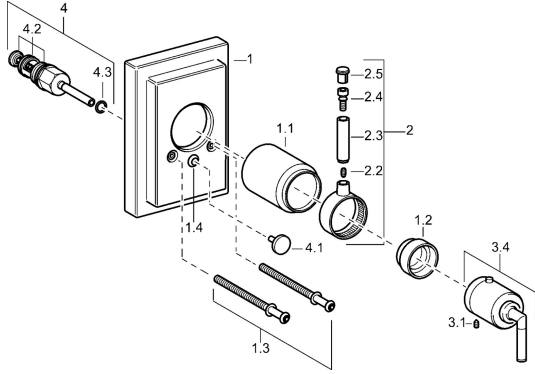

## Spare parts

### SP50099102

	Name	Code
1	Cover flange <b>Discontinued</b>	59912601
1.1	Covering cap Chrome <b>Discontinued</b>	59912327
1.2	Temperature adjustment limiter Chrome	59906355
1.3	Screw, M5x75, SW3 <b>Discontinued</b>	59912602
1.4	Flow limiting cap	59904846
2	Lever <b>Discontinued</b>	59912603
3.1	Screw, M6x16, SW2.5	59911727
3.3	Rebound pin	59912005
3.4	Temperature control handle <b>Discontinued</b>	59912605
4	Diverter Chrome	59911156
4.2	Sealing kit	59904791
4.3	O-ring, d 4x1	59902331
N.I.	Raising kit, 35 mm	59911438