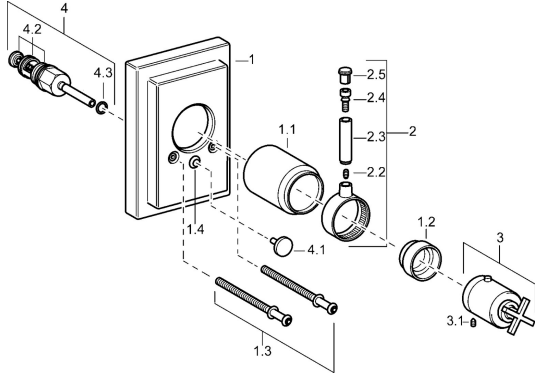

EAN: 4015474072404
static.hansa.com/50089101

Spare parts

SP50089101

	Name	Code
1	Cover flange Discontinued	59912601
1.1	Covering cap Chrome Discontinued	59912327
1.2	Temperature adjustment limiter Chrome	59906355
1.3	Screw, M5x75, SW3 Discontinued	59912602
1.4	Flow limiting cap	59904846
2	Lever Discontinued	59912603
3	Temperature control handle Discontinued	59912604
3.1	Screw, M6x16, SW2.5	59911727
3.3	Rebound pin	59912005
4	Diverter Chrome	59911156
4.2	Sealing kit	59904791
4.3	O-ring, d 4x1	59902331
N.I.	Raising kit, 35 mm	59911438