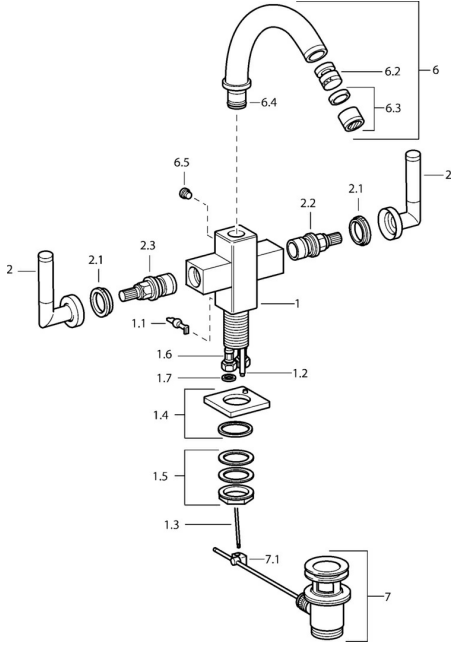

EAN: 4015474072527
static.hansa.com/50073202

Spare parts

SP50073202

| | Name | Code |
|-----|-----------------------------------------------|----------|
| 1.1 | Lever Chrome Discontinued | 59912670 |
| 1.2 | Coupling pipe, M5 Discontinued | 59912671 |
| 1.4 | Spout Chrome Discontinued | 59912667 |
| 1.5 | Fixing set Discontinued | 59912668 |
| 1.6 | Hose Discontinued | 59912673 |
| 2 | Lever Chrome Discontinued | 59912676 |
| 2.1 | Symbol plug Blue/Red Discontinued | 59912664 |
| 2.2 | Headpart Discontinued | 59912665 |
| 2.3 | Headpart with color rings Discontinued | 59912666 |
| 6 | Spout Chrome Discontinued | 59912679 |
| 6.2 | Aerator with ball joint Discontinued | 59905132 |
| 6.3 | Aerator, M22x1 A Discontinued | 59902365 |
| 6.4 | Sealing kit Discontinued | 59912661 |
| 6.5 | Screw Discontinued | 59912672 |
| 7 | Pop-up waste Chrome | 59904620 |
| 7.1 | Swivel joint | 59904624 |