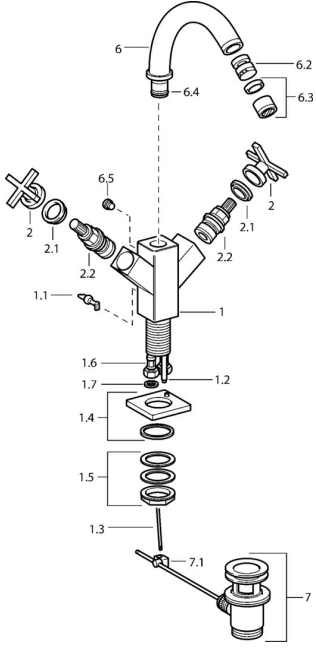

EAN: 4015474072398
static.hansa.com/50063201

Spare parts

SP50063201

	Name	Code
1.1	Lever Chrome Discontinued	59912670
1.2	Coupling pipe, M5 Discontinued	59912671
1.4	Spout Chrome Discontinued	59912667
1.5	Fixing set Discontinued	59912668
1.6	Hose Discontinued	59912673
2	Lever Chrome Discontinued	59912663
2.1	Symbol plug Blue/Red Discontinued	59912664
2.2	Headpart Discontinued	59912665
6	Spout Chrome Discontinued	59912679
6.2	Aerator with ball joint Discontinued	59905132
6.3	Aerator, M22x1 A Discontinued	59902365
6.4	Sealing kit Discontinued	59912661
6.5	Screw Discontinued	59912672
7	Pop-up waste Chrome	59904620
7.1	Swivel joint	59904624