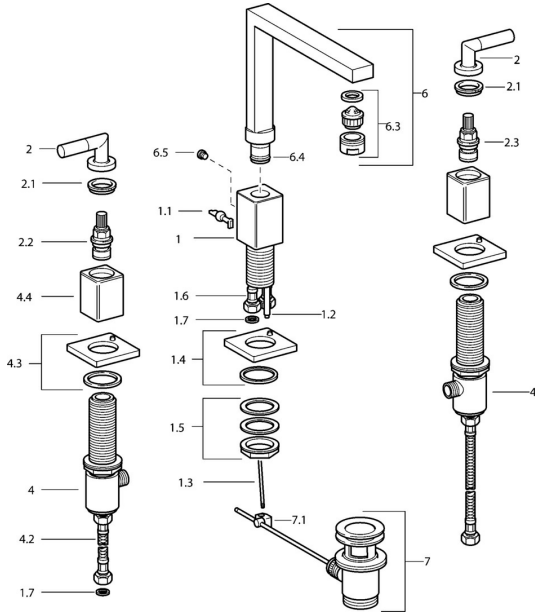

EAN: 4015474072497
static.hansa.com/50042202

Spare parts

SP50042202

	Name	Code
1.1	Lever Chrome Discontinued	59912670
1.2	Coupling pipe, M5 Discontinued	59912671
1.4	Spout Chrome Discontinued	59912667
1.5	Fixing set Discontinued	59912668
1.6	Hose Discontinued	59912673
2	Symbol plug Blue/Red Discontinued	59912664
2.1	Lever Chrome Discontinued	59912676
2.2	Headpart Discontinued	59912665
2.3	Headpart with color rings Discontinued	59912666
4.2	Hose Discontinued	59912678
4.3	Cover flange Discontinued	59912677
6	Spout Chrome Discontinued	59912674
6.3	Aerator Chrome Discontinued	59912675
6.4	Sealing kit Discontinued	59912661
6.5	Screw Discontinued	59912672
7	Pop-up waste Chrome	59904620
7.1	Swivel joint	59904624