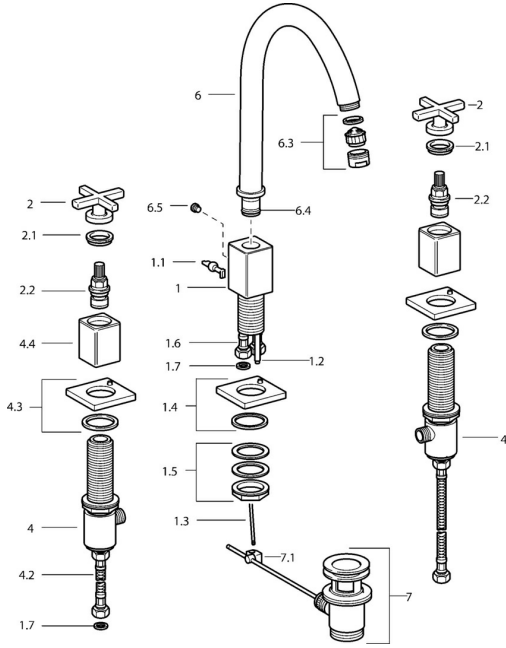

EAN: 4015474072374
static.hansa.com/50032201

Spare parts

SP50032201

	Name	Code
1.1	Lever Chrome Discontinued	59912670
1.2	Coupling pipe, M5 Discontinued	59912671
1.4	Pop-up operating rod Chrome Discontinued	59912687
1.5	Fixing set Discontinued	59912668
1.6	Hose Discontinued	59912673
2	Lever Chrome Discontinued	59912663
2.1	Symbol plug Blue/Red Discontinued	59912664
2.2	Headpart Discontinued	59912665
4.2	Hose Discontinued	59912678
4.3	Cover flange Discontinued	59912677
6	Spout Chrome Discontinued	59912660
6.3	Aerator Chrome Discontinued	59912662
6.4	Sealing kit Discontinued	59912661
6.5	Screw Discontinued	59912672
7	Pop-up waste Chrome	59904620
7.1	Swivel joint	59904624