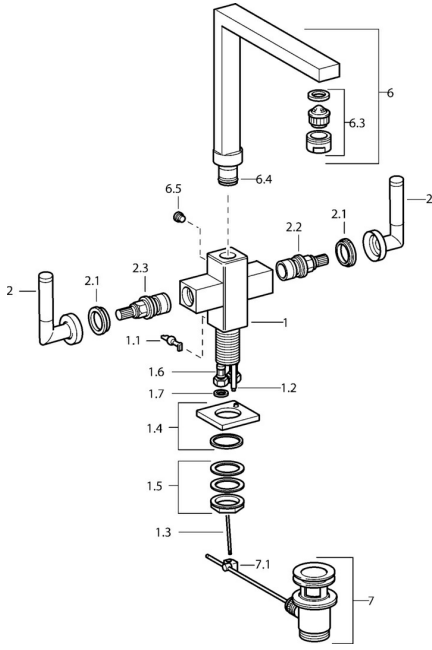

EAN: 4015474072480
static.hansa.com/50022202

Spare parts

SP50022202

	Name	Code
1.1	Lever Chrome Discontinued	59912670
1.2	Coupling pipe, M5 Discontinued	59912671
1.4	Spout Chrome Discontinued	59912667
1.5	Fixing set Discontinued	59912668
1.6	Hose Discontinued	59912673
2	Lever Chrome Discontinued	59912676
2.1	Symbol plug Blue/Red Discontinued	59912664
2.2	Headpart Discontinued	59912665
2.3	Headpart with color rings Discontinued	59912666
6	Spout Chrome Discontinued	59912674
6.3	Aerator Chrome Discontinued	59912675
6.4	Sealing kit Discontinued	59912661
6.5	Screw Discontinued	59912672
7	Pop-up waste Chrome	59904620
7.1	Swivel joint	59904624