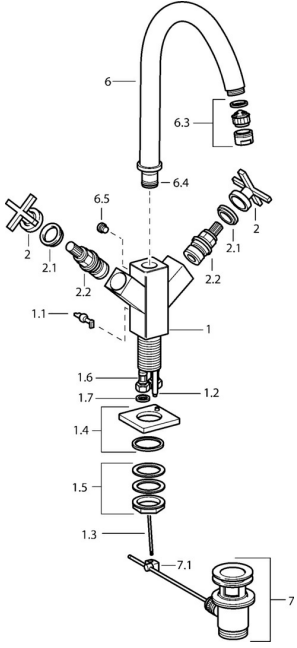

## Spare parts

### SP50012201

	Name	Code
1.1	Lever Chrome <span>Discontinued</span>	59912670
1.2	Coupling pipe, M5 <span>Discontinued</span>	59912671
1.4	Spout Chrome <span>Discontinued</span>	59912667
1.5	Fixing set <span>Discontinued</span>	59912668
1.6	Hose <span>Discontinued</span>	59912673
2	Lever Chrome <span>Discontinued</span>	59912663
2.1	Symbol plug Blue/Red <span>Discontinued</span>	59912664
2.2	Headpart <span>Discontinued</span>	59912665
6	Spout Chrome <span>Discontinued</span>	59912660
6.3	Aerator Chrome <span>Discontinued</span>	59912662
6.4	Sealing kit <span>Discontinued</span>	59912661
6.5	Screw <span>Discontinued</span>	59912672
7	Pop-up waste Chrome	59904620
7.1	Swivel joint	59904624